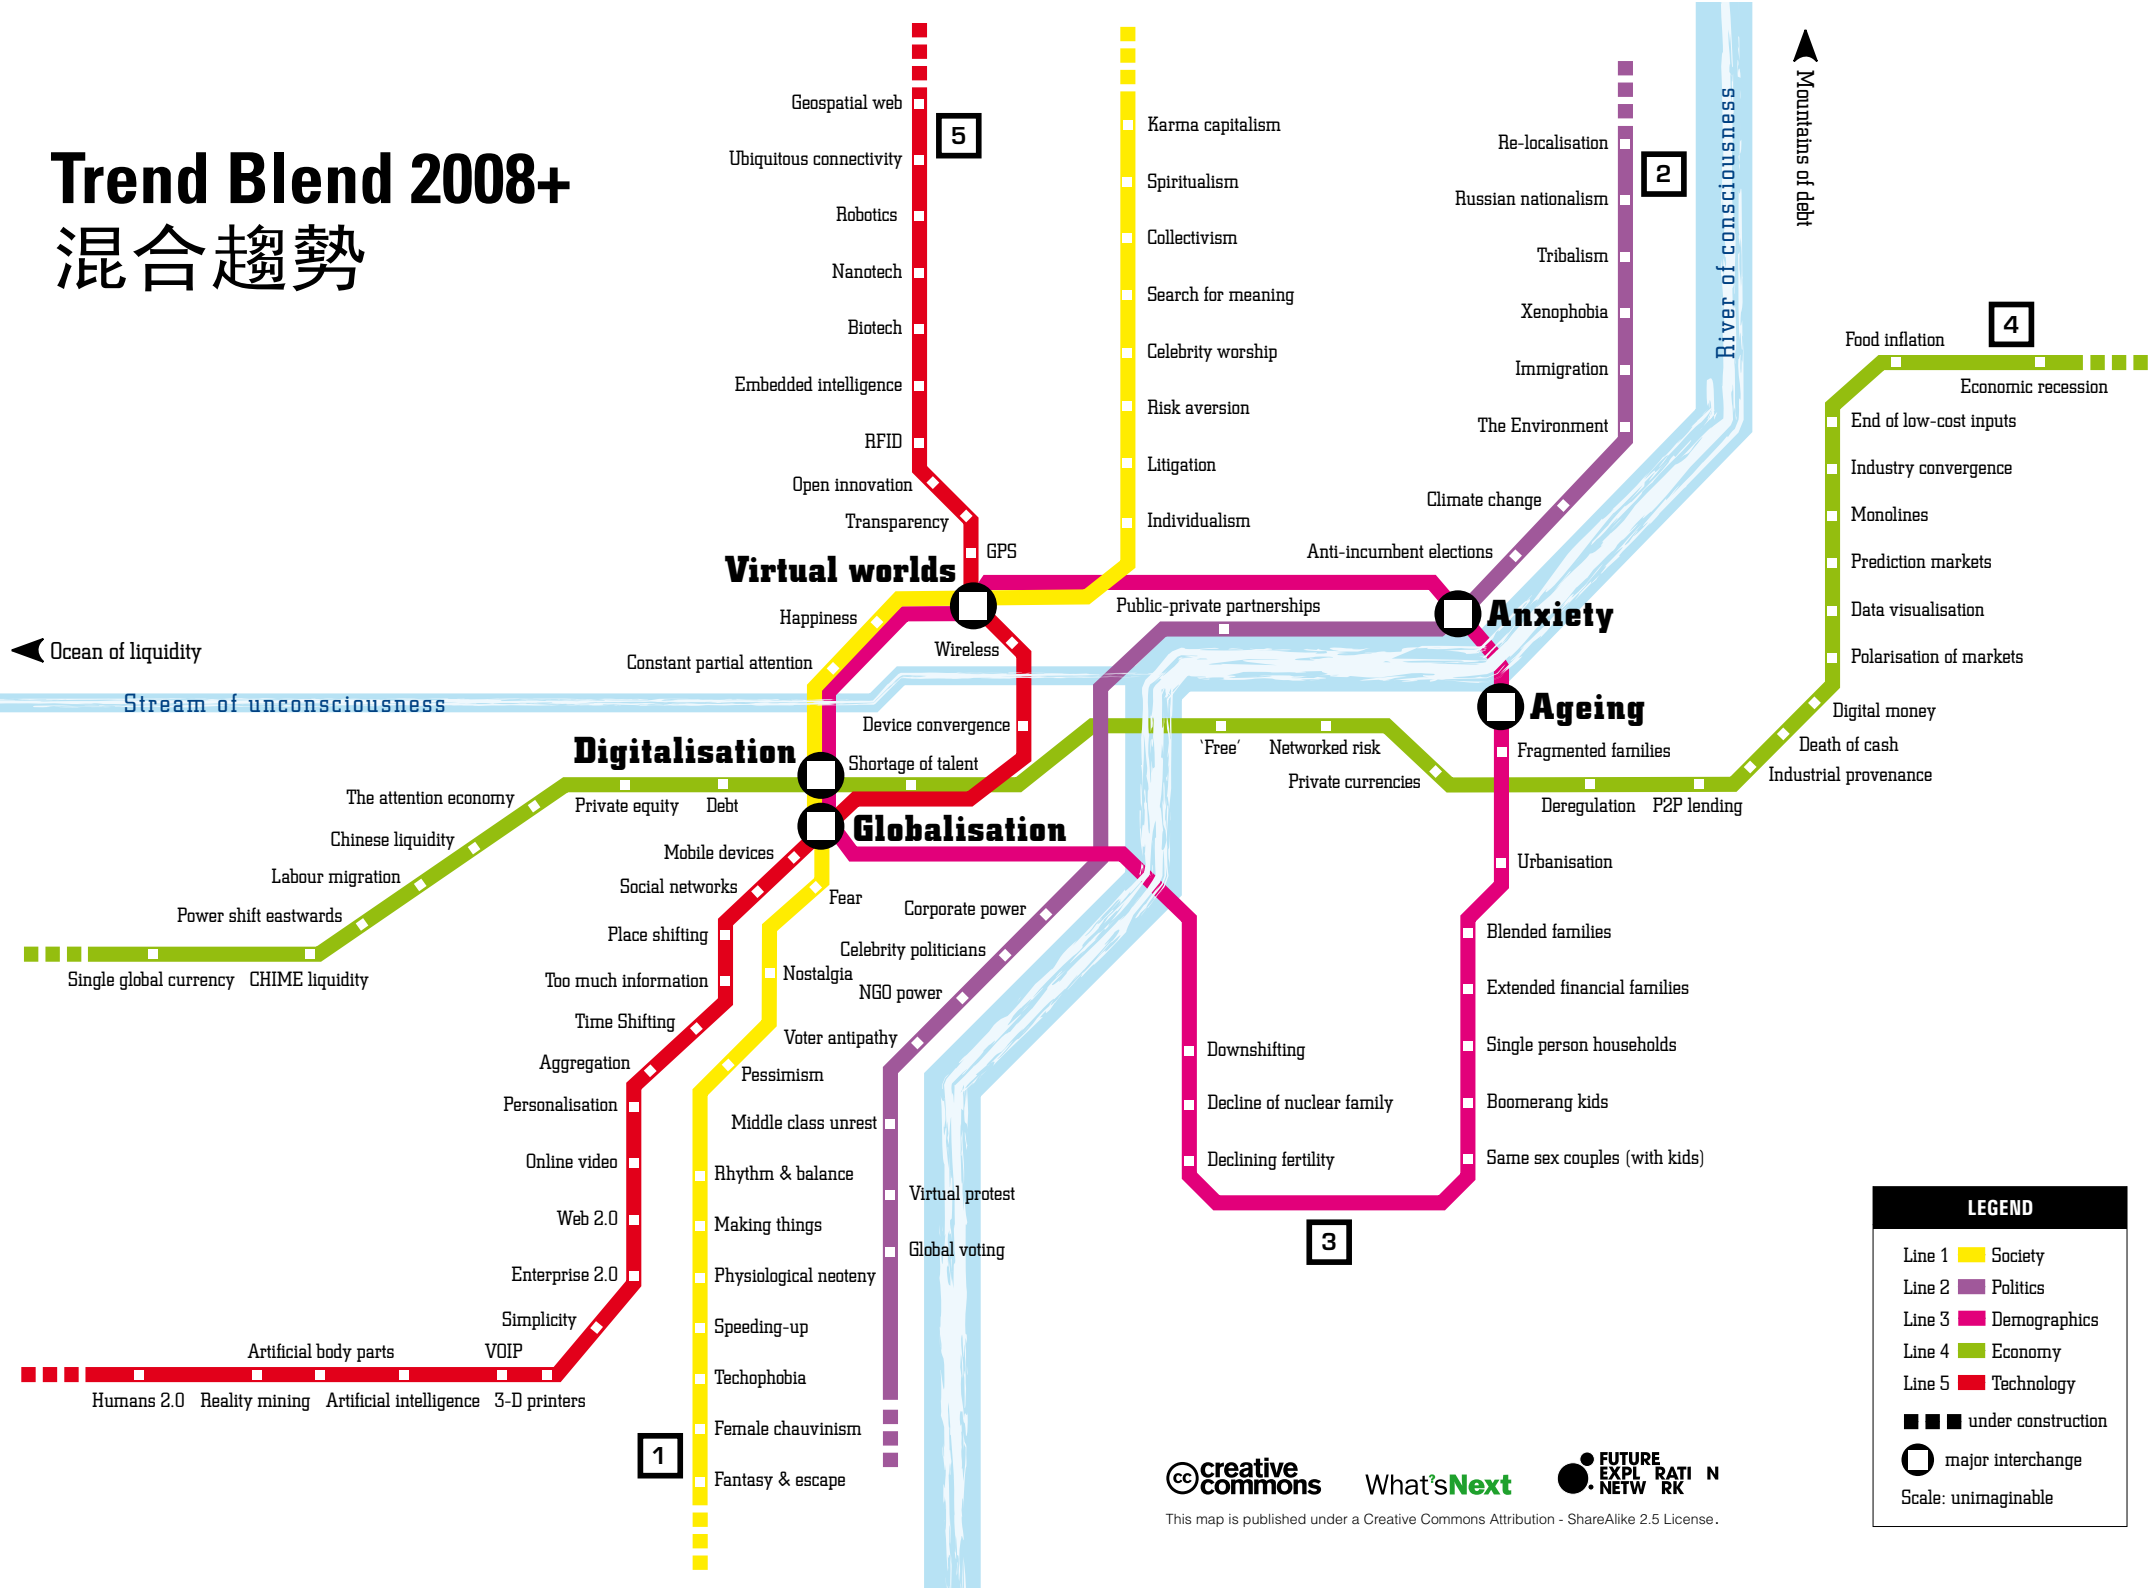

# Trend Blend 2008+

## 混合趨勢

**LEGEND**

- Line 1: Society (Yellow)
- Line 2: Politics (Purple)
- Line 3: Demographics (Pink)
- Line 4: Economy (Green)
- Line 5: Technology (Red)

■ ■ ■ under construction  
 ○ major interchange  
 Scale: unimaginable